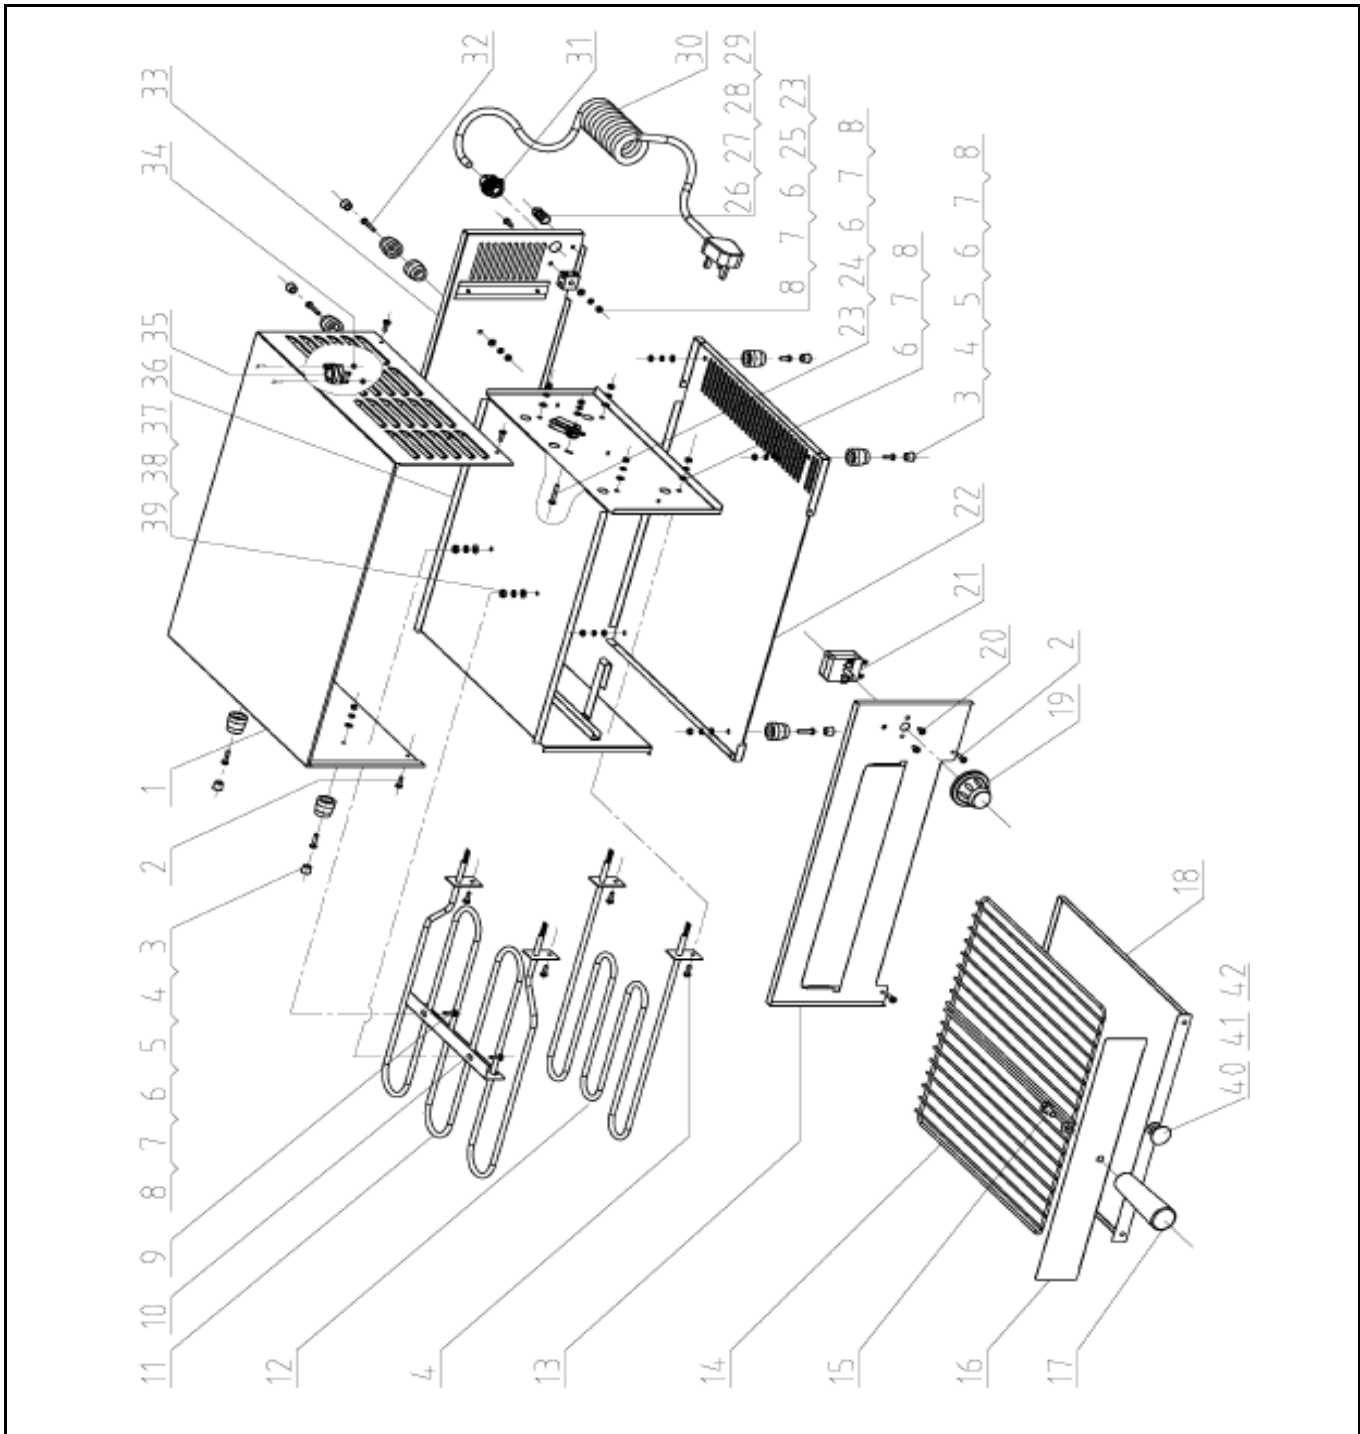

Drawing

 HENDI FOOD SERVICE EQUIPMENT	Batch #	Appliance part#
	000000 and up	220306
	Description	
	Pizzaoven	

Hendi B.V.
 Steenoven 21
 3911 TX Rhenen
 The Netherlands

Date	13-06-2018	Revision #	1.0
Revision	First Bill of Materials (BOM)		

Bill of materials (BOM)

 HENDI FOOD SERVICE EQUIPMENT Hendi B.V. Steenoven 21 3911 TX Rhenen The Netherlands	Batch #	Appliance part#
	000000 and up	220306
	Description	
Pizzaoven		

Date	13-06-2018	Revision #	1.0
Revision	First Bill of Materials (BOM)		

Item	Description	Part#	Quantity	Remark	Picture
1	Upper Housing	n/a	1		
2	Screw M4X8	n/a	6		
3	Serrated Lock Washer	n/a	4		
4	Screw M4X16	n/a	4		
5	Foot	907801	4		
6	Washer	n/a	4		
7	Spring Washer	n/a	4		
8	Nut	n/a	4		
9	Screw M5X10	n/a	4		
10	Support Bracket Heating Element	n/a	1		
11	Heating Element (Top)	904145	1		
12	Heating Element (Bottom)	904152	1		
13	Front Housing Panel	n/a	1		
14	Grid	904121	1		
15	Bolt M8X16	nss	1	Available as 904121	
16	Panel for Grid	nss	1	Available as 904121	
17	Handle for Grid	nss	1	Available as 904121	
18	Crumb Tray	941430	1		
19	Timer Knob	904138	1		
20	Screw M4X6	n/a	2		
21	Timer	904107	1		
22	Bottom Plate	n/a	1		
23	Screw M4X25	n/a	1		
24	Thermostat	904169	1	±300°	
25	Terminal	n/a	1		
26	Screw M5X20	n/a	4		
27	Nut	n/a	4		
28	Washer	n/a	4		
29	Spring Washer	n/a	4		
30	Power Cord	202289	1	H05RN-F 1.0mm ²	
31	Power Cord Retention	n/a	1		
32	Screw M4X40	n/a	2		
33	Back Housing Panel	n/a	1		
34	Screw M3	n/a	2		
35	Hi-Limiter	904176	1		
36	Chamber Assembly	n/a	1		
37	Washer	n/a	2		
38	Spring Washer	n/a	2		
39	Nut	n/a	2		
40	Knob for Crumb Tray	nss	1	Available as 941430	
41	Screw M4X12	nss	1	Available as 941430	
42	Spring Washer	nss	1	Available as 941430	

n/a -> not available

nss -> not sold separately

Circuit diagram

 Hendi B.V. Steenoven 21 3911 TX Rhenen The Netherlands	Batch #	Appliance part#
	000000 and up	220306
	Description	
	Pizzaoven	

Date	13-06-2018	Revision #	1.0
Revision	First Bill of Materials (BOM)		